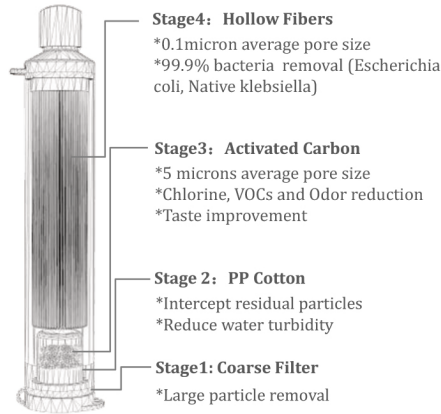

II . Diagram

III. Introduction

Drinking safe water from Wavian Personal Water Filter is quick, easy and convenient. This product requires no batteries, and filters up to 5,000 liters of water over its lifetime.

Wavian Personal Water Filter can be used to drink water directly from an open body of water, like a river, stream or lake. Its lightweight,

compact and simple design makes it perfect for hiking, travelling, and camping in areas where water may be unsafe to drink due to contamination by sediment, bacteria or parasites.

Wavian Personal Water Filter uses advanced ultrafiltration membrane technology that can remove up to 99.9% percent of bacteria (e.g., Escherichia coli, Native klebsiella) .

IV. Operating Instructions

1. Modes of Use

	Draw in surface water directly through the intake of the water straw.
	Draw water from a container.
	Draw water from a squeezeable or rigid bottle threaded to the water straw.