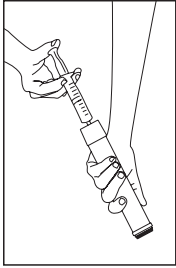

2. How To Clean & Store

After use or an outing, the filter straw should be backflushed with clean water.

Remove filter from cap. Draw clean pre-filtered water into syringe. Connect the syringe outlet to the filter outlet (i.e., portion connected to cap), press syringe plunger to force the clean filtered water in reverse direction to backflush collected sediments from the hollow fibers. Pulsing the flow increases effectiveness. Repeat 3-5 times.