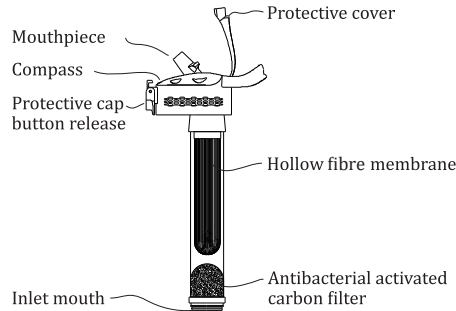

Wavian

Personal Water Filter

Water Filter Bottle User Manual

I. Specifications

Description	Spec.
Bottle Volume	650mL (22oz)
Filter Capacity	1,500L (396Gallons)
Flow Rate	Max 450mL/min
Operating Temperature	32-104°F (0-40°C)
Filtration pore size	0.1µm

II. Diagram

III. Introduction

Drinking safe water from Wavian Water Filter Bottle is quick, easy and convenient. It can filter up to 1,500 liters of water over its lifetime, without the need for chemicals, pumps or complicated operations.

Wavian Water Filter Bottle can be used to safely drink water directly from an open body of water, like a river, stream or lake. Its lightweight, compact and simple design makes it perfect for hiking, traveling, and camping in areas where water may be unsafe to drink due to contamination by sediment, bacteria or parasites.

2. How To Clean & Store

After use or an outing, the filter straw should be backflushed with clean water.

Remove filter from cap. Draw clean pre-filtered water into syringe. Connect the syringe outlet to the filter outlet (i.e., portion connected to cap), press syringe plunger to force the clean filtered water in reverse direction to backflush collected sediments from the hollow fibers. Pulsing the flow increases effectiveness. Repeat 3-5 times.